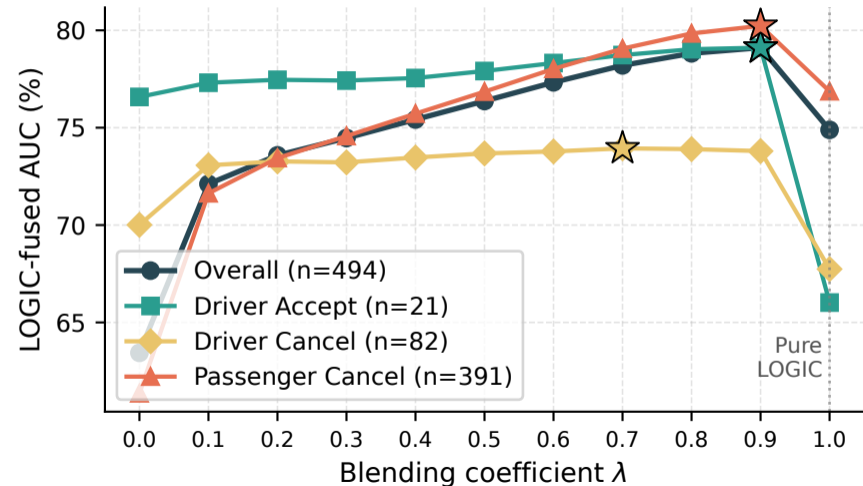

Sensitivity of utility proxy to λ

Per-task improvement (100% clusters benefit)